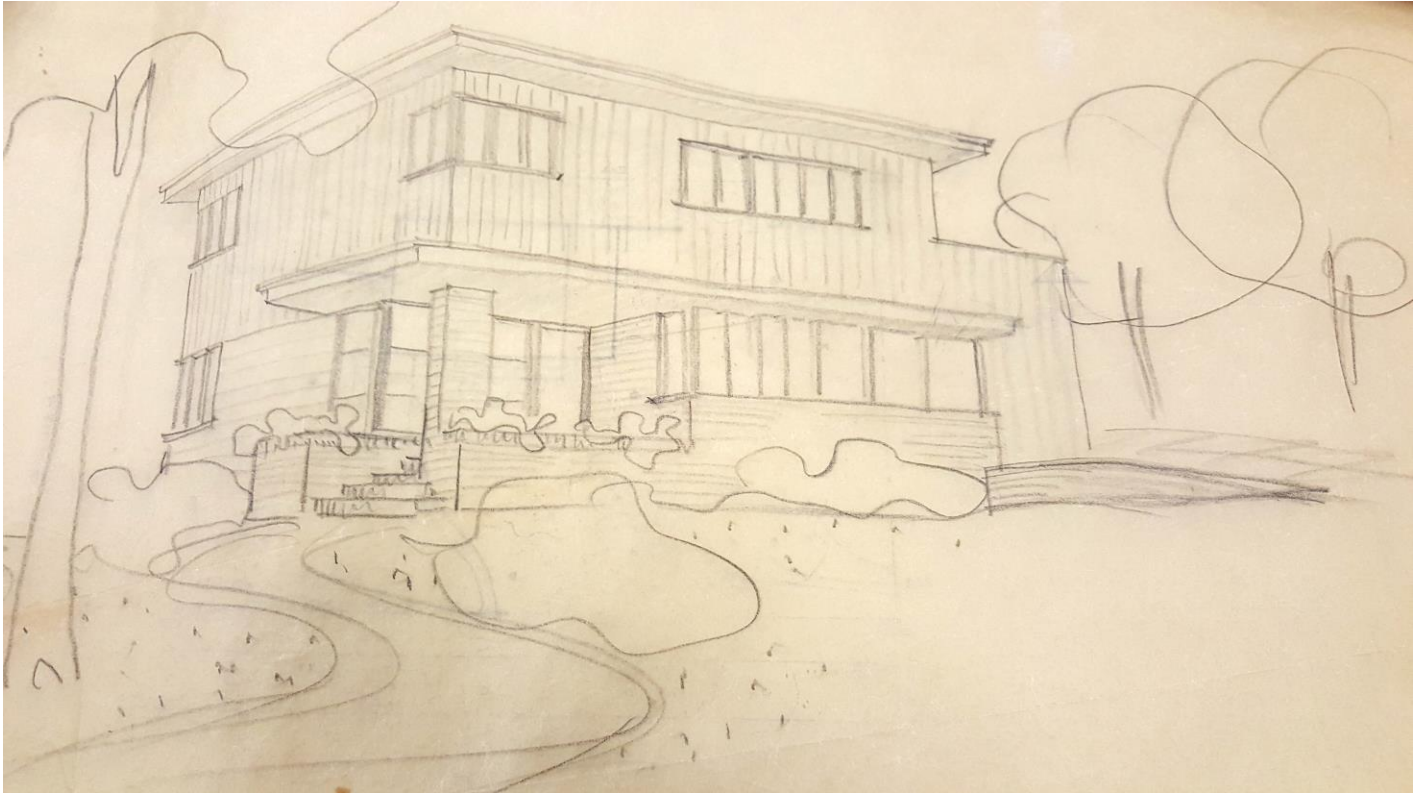

Natural Modern Simplicity

Original Sketch by "Close + Scheu"

1564 Fulham Street, Falcon Heights

In 1939 the "Tyler House" was the first of 14 homes in the University Grove designed by Winston & Elizabeth Close. The squarish two story with 4 Bedrooms/4 Bathrooms and approximately 2500 sq. ft. is tucked into a corner lot, with a canopy of trees, providing a surprising sense of privacy in this iconic neighborhood. The home has been fully lived in and respectfully maintained by current owners for nearly 20 years. Windows & roof have been replaced and kitchen opened & remodeled.